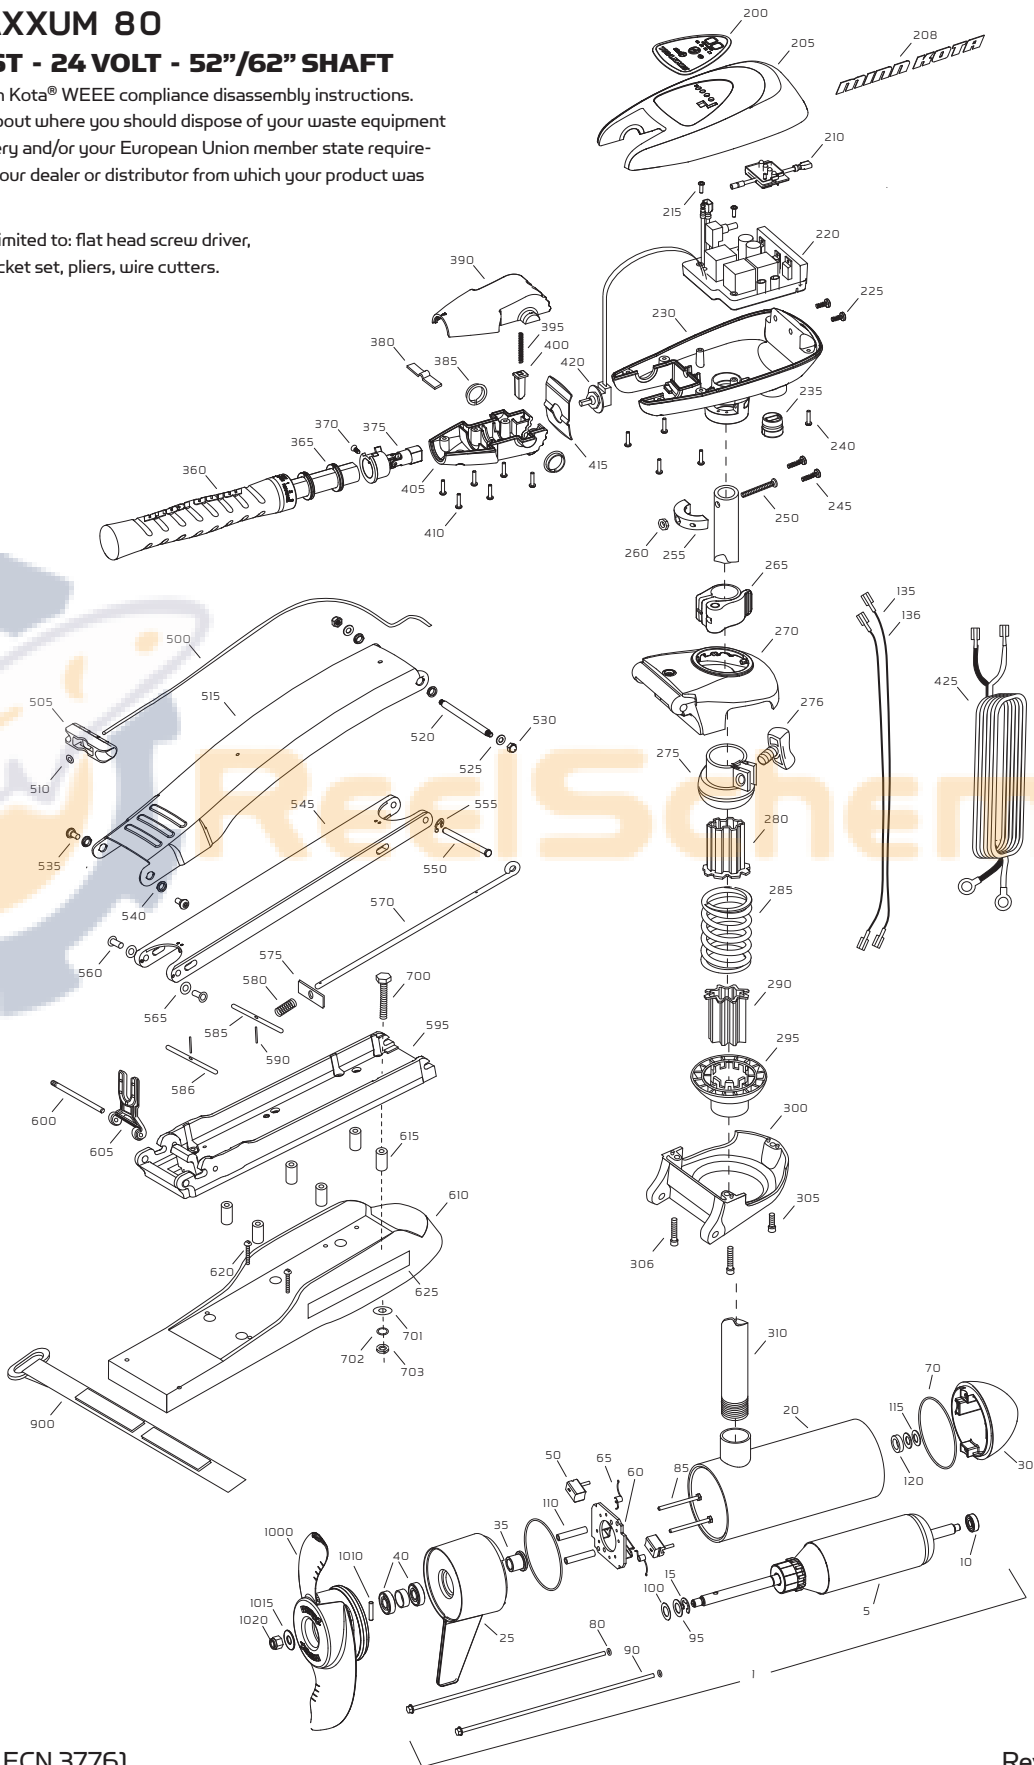

# PARTS DIAGRAM

### 80 LBS THRUST - 24 VOLT - 52"/62" SHAFT

This page provides Minn Kota® WEEE compliance disassembly instructions. For more information about where you should dispose of your waste equipment for recycling and recovery and/or your European Union member state requirements, please contact your dealer or distributor from which your product was purchased.

# PARTS LIST